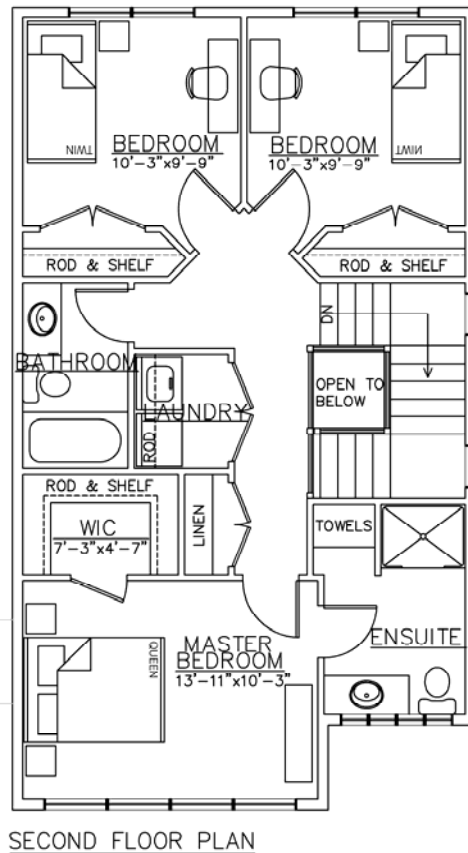

JH201901

1620 SqFt Two Story
 22' Width & 48' Depth
 Open Concept
 3 Bedroom & 2.5 Baths
 Front Covered Veranda
 3 PC Ensuite & Large Walk-in-closet