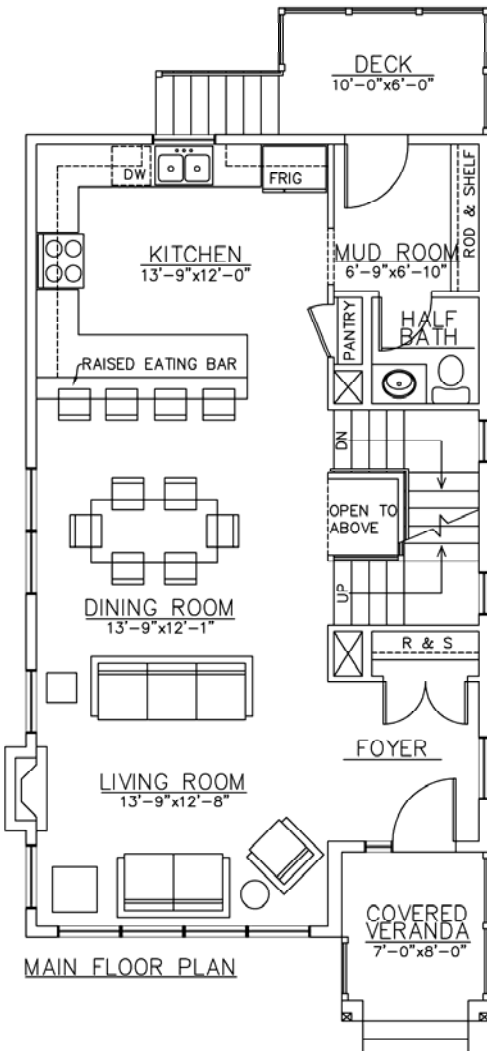

JH201901

1620 SqFt Two Story
 22' Width & 48' Depth
 Open Concept
 3 Bedroom & 2.5 Baths
 Front Covered Veranda
 3 PC Ensuite & Large Walk-in-closet